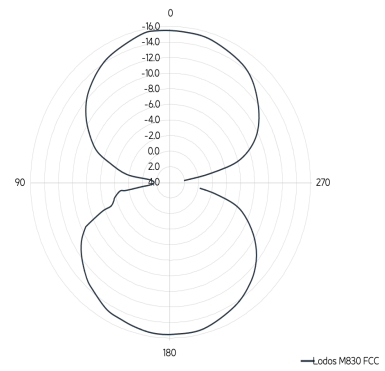

HANDLING GUIDELINES

Read our handling and best practice [guidelines](#)