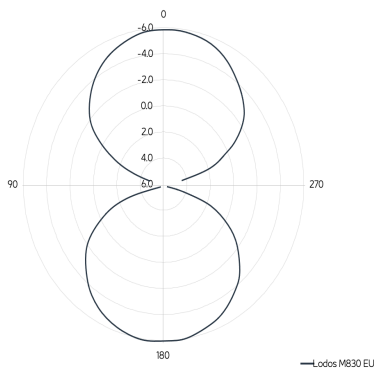

HANDLING GUIDELINES

Read our handling and best practice [guidelines](#)