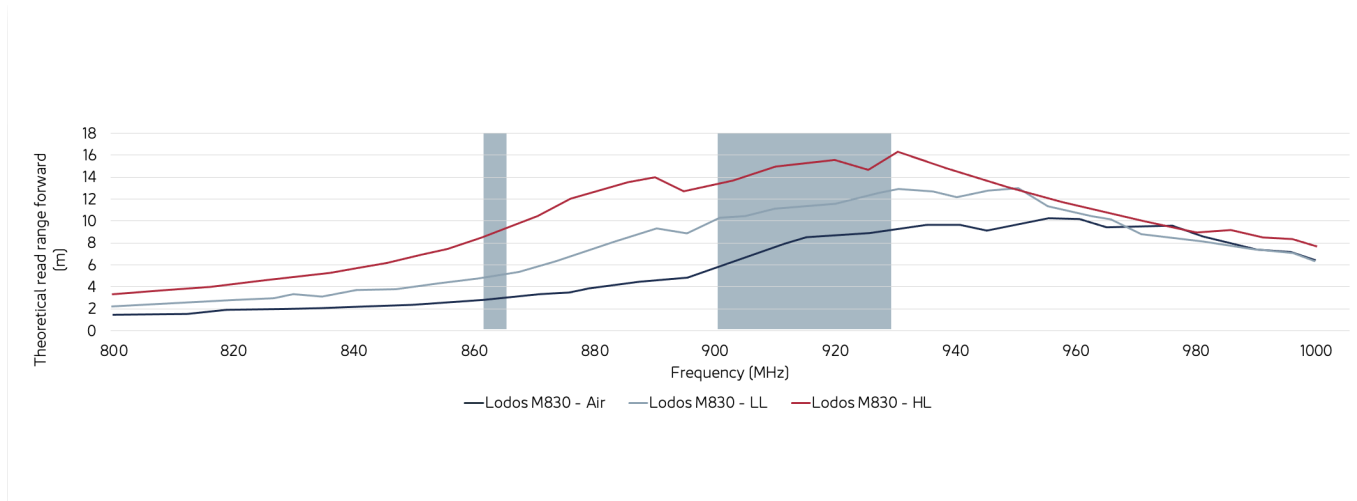

PERFORMANCE

ETSI Read Range

5.18 m

FCC Read Range

11.57 m

READ RANGE

Free Space, Light, & Heavy Loading Conditions

ORIENTATION SENSITIVITY