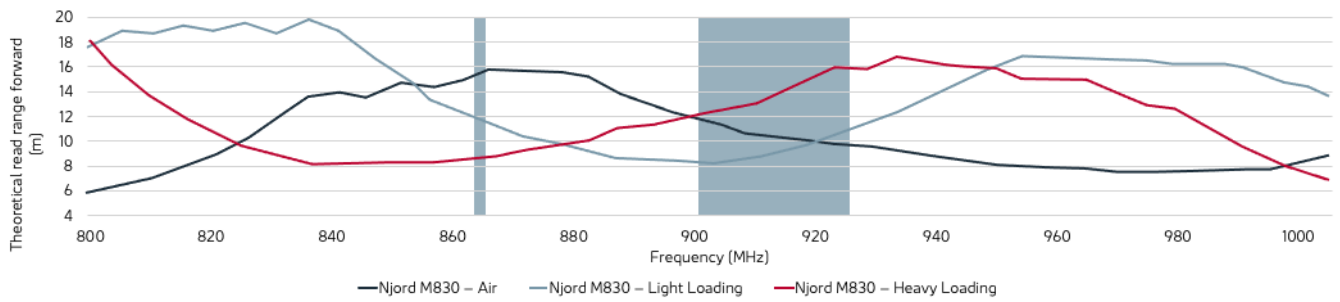

## OTHER CERTIFICATIONS

**PERFORMANCE**

ETSI Read Range	10.90 m
FCC Read Range	9.50 m

**READ RANGE**

Free Space, Light, & Heavy Loading Conditions

**ORIENTATION SENSITIVITY**

ETSI

FCC