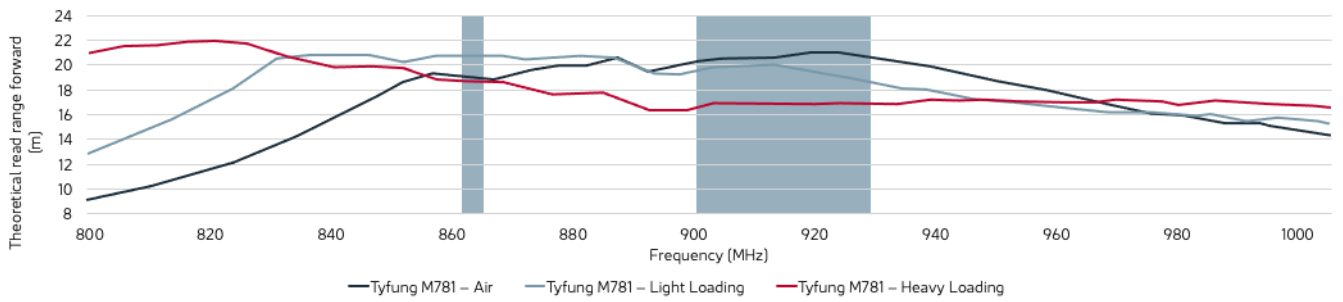

**PERFORMANCE**

ETSI Read Range	20.80 m
FCC Read Range	19.80 m

**READ RANGE**

Free Space, Light, & Heavy Loading Conditions

**ORIENTATION SENSITIVITY**

ETSI

FCC